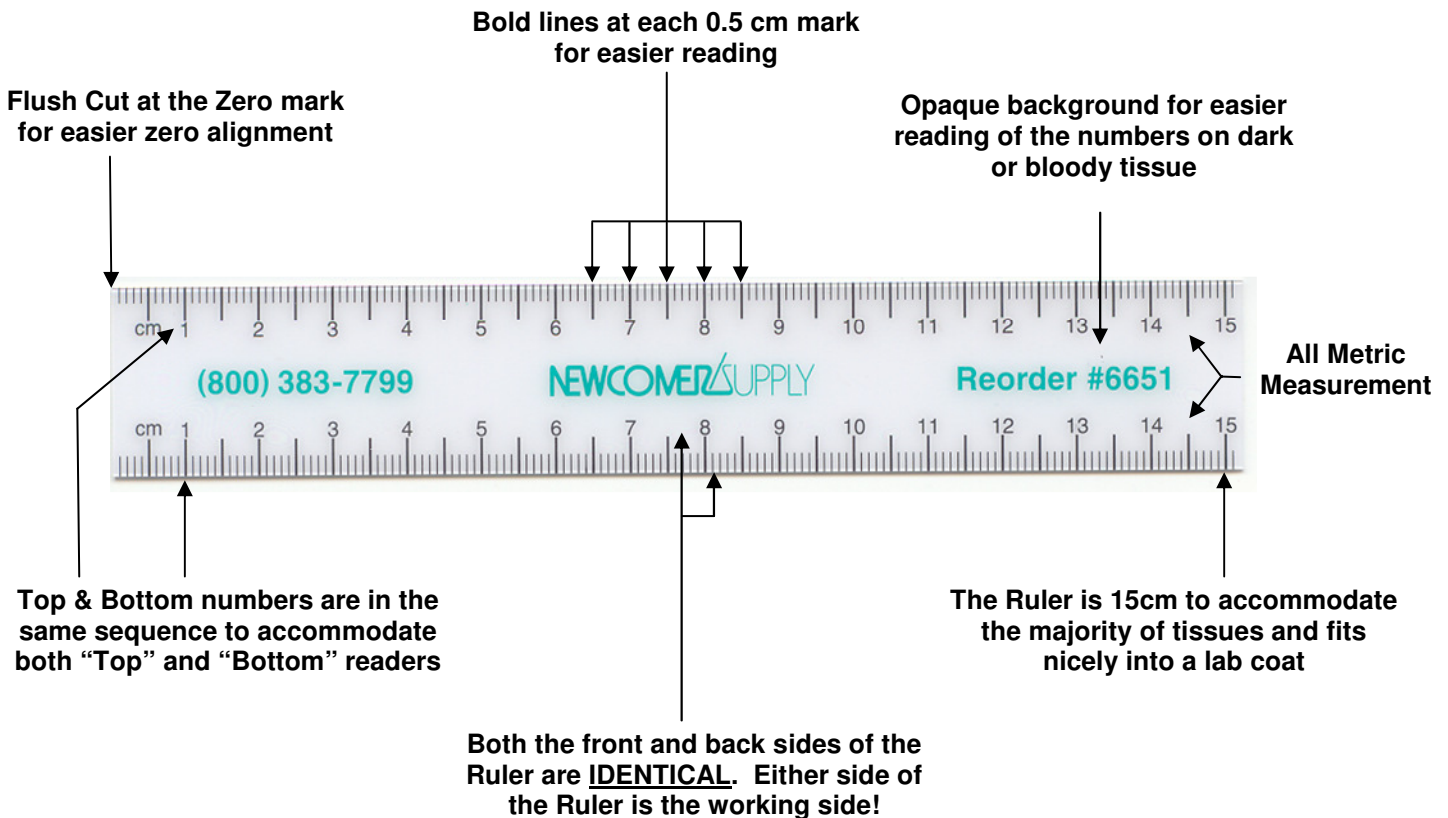

From all the great input we received, we tried to mesh as many of the ideas as possible and created the ultimate Ruler for Pathologists and Pathologist Assistants.

Keep in mind that we still offer our 30cm clear ruler for those applications that demand a longer, clear ruler!

**800-383-7799**

Description	Volume	Order #	Price
Laboratory Ruler (Opaque white 15 cm plastic ruler with metric on both top & bottom and identical on both sides - Flush cut on Zero)	10/pk	6651	\$20.00
Laboratory Ruler (Clear 30 cm plastic ruler with metric on both top & bottom - Flush cut on Zero)	10/pk	6650	Inquire