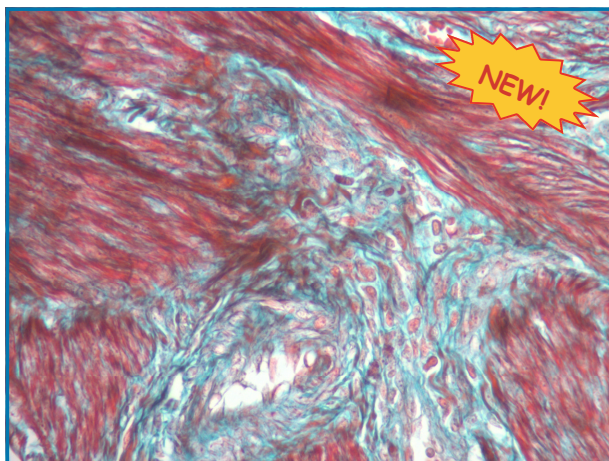

A TRICHROME TO PLEASE ALL YOUR NEEDS...

THE McLETCHIE'S TRICHROME!

Aniline Blue - Kidney

Light Green - Uterus

BOUINS FREE!

ONLY 4 EASY STEPS

LESS THAN 15 MINUTES FROM START TO FINISH

UNIQUE NUCLEAR DETAIL...PLUS VIVID EYE APPEAL

(Call Now for a Technical Memo and FREE Stained Slide of the McLetchie's Trichrome Kit)

<u>Description</u>	<u>Volume</u>	<u>Order #</u>	<u>Price</u>
Trichrome Stain Kit, McLetchie's (Aniline Blue)	250ml	9177A	\$176.70
Trichrome Stain Kit, McLetchie's (Aniline Blue)	500ml	9177B	\$293.30
Trichrome Stain Kit, McLetchie's (Light Green)	250ml	9178A	\$176.70
Trichrome Stain Kit, McLetchie's (Light Green)	500ml	9178B	\$293.30