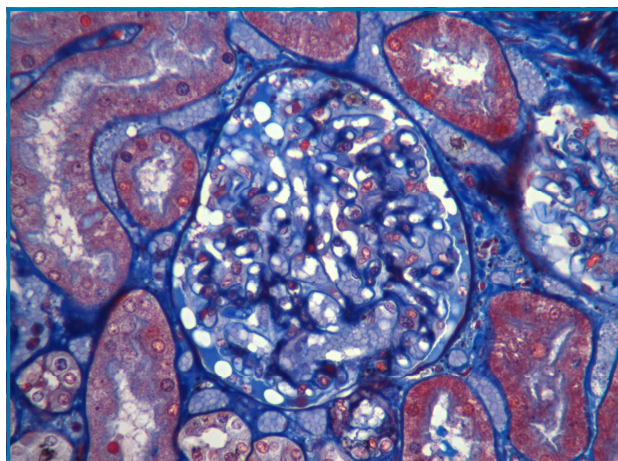

A TRICHROME TO PLEASE ALL YOUR NEEDS...

THE McLETCHIE'S TRICHROME!

Aniline Blue - Kidney

Light Green - Uterus

BOUINS FREE!

ONLY 4 EASY STEPS

LESS THAN 15 MINUTES FROM START TO FINISH

UNIQUE NUCLEAR DETAIL...PLUS VIVID EYE APPEAL

(Call Now for a Technical Memo and FREE Stained Slide of the McLetchie's Trichrome Kit)

<u>Description</u>	<u>Volume</u>	<u>Order #</u>	<u>Price</u>
Trichrome Stain Kit, McLetchie's (Aniline Blue)	250ml	9177A	\$176.70
Trichrome Stain Kit, McLetchie's (Aniline Blue)	500ml	9177B	\$293.30
Trichrome Stain Kit, McLetchie's (Light Green)	250ml	9178A	\$176.70
Trichrome Stain Kit, McLetchie's (Light Green)	500ml	9178B	\$293.30