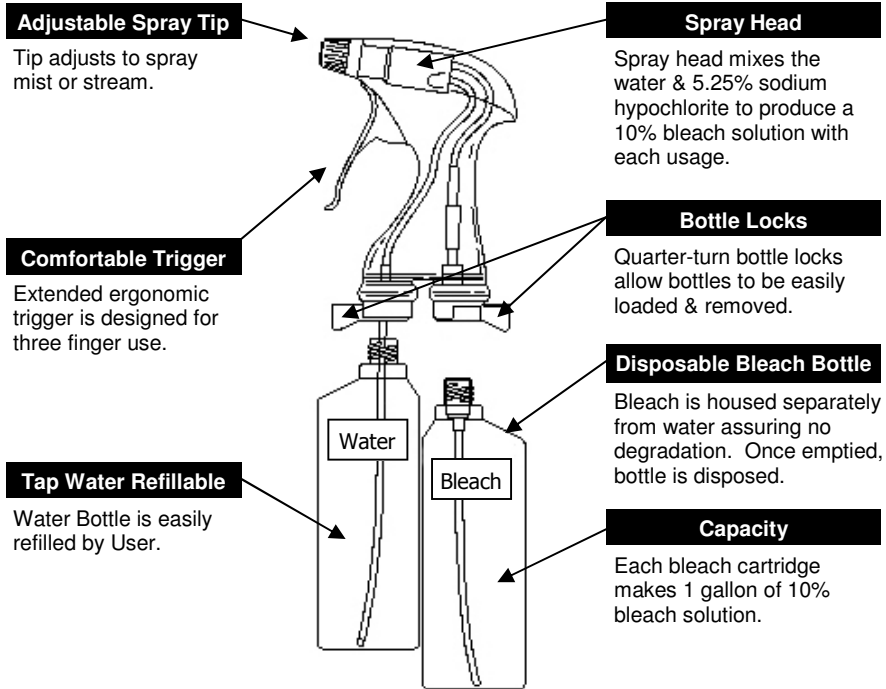

THE GREATEST BLEACH SPRAYER ON EARTH!

(THE ORIGINAL...WITH THE PATENT TO PROVE IT)

This mighty spraying unit provides you the power to wipeout entire civilizations of dangerous microbes & viruses that are harboring in your laboratory waiting to infect you. Strike first, and strike hard with this bleach sprayer that is **ALWAYS AT FULL STRENGTH!**