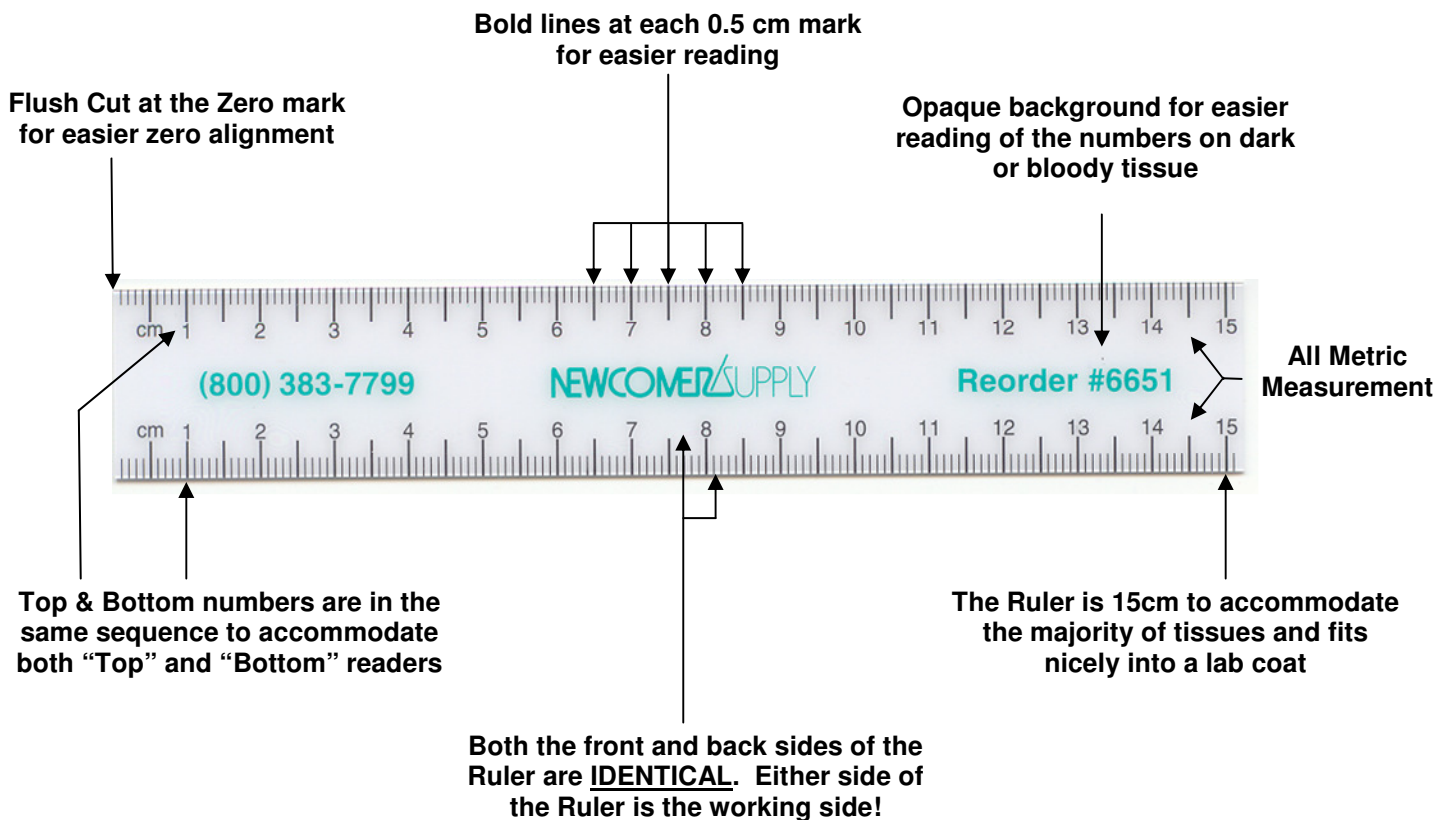

From all the great input we received, we tried to mesh as many of the ideas as possible and created the ultimate Ruler for Pathologists and Pathologist Assistants.

Keep in mind that we still offer our 30cm clear ruler for those applications that demand a longer, clear ruler!

## 800-383-7799

<u>Description</u>	<b>NEW!</b>	<u>Volume</u>	<u>Order #</u>	<u>Price</u>
Laboratory Ruler (Opaque white 15 cm plastic ruler with metric on both top & bottom and identical on both sides - Flush cut on Zero)		10/pk	6651	\$20.00
Laboratory Ruler (Clear 30 cm plastic ruler with metric on both top & bottom - Flush cut on Zero)		10/pk	6650	\$20.00